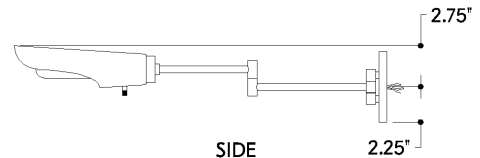

HARPERROSE

H828101-AGB/SWH

Sculptural and statement-making, Harperrose combines clean-line modernism with a playful touch. Recalling the clouds, this mobile-inspired design features an Aged Brass framework with shades in a Soft White finish. Mixing form with function, it directs light downwards, providing illumination over a large area. Available as a chandelier or wall sconce. Part of THELIFESTYLEDCO® collection.

FINISHES

AGED BRASS w/ SOFT WHITE

Coastal Suitable Finish (EPM): No

DIMENSIONS

Height: 5"

Width/Diameter: 4.75"

Canopy/Backplate: 4.75"

Product Weight: 1.87lb

Extension: 25"

Top to Center: 2.75"

Canopy/Backplate Shape: Round

Sloped Ceiling Compatible: No

Living Finish: No

Uplight Only: No

Shade

Shade 1: Steel

Shade 1 Finish: Soft White

Shade 1 Top Length: 8.75"

Shade 1 Height: 2.75"

ELECTRICAL

Bulb 1

Bulb Included: No

Socket: E26 Medium Base

Bulb Type: T10-5.5

Max Wattage: 8

Bulb Quantity: 1

Gem Box Required (2"x3"): No

Dark Sky: No

SHIPPING

Carton 1: 28" x 9" x 8"

Carton 1 Weight: 3lb

Shipping Method: Ground

Country of Origin: CN

SIDE