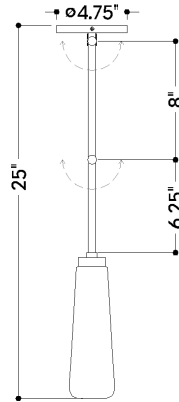

SHIPPING

Carton 1: 28" x 9" x 8"

Carton 1 Weight: 3lb

Shipping Method: Ground

Country of Origin: CN

TOP