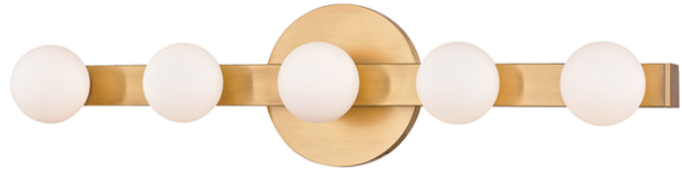

TAFT

7005-AGB

FINISHES

AGED BRASS

Coastal Suitable Finish (EPM): No

DIMENSIONS

Height: 4.5"

Width/Diameter: 19"

Canopy/Backplate: 4.75"

Product Weight: 3lb

Extension: 3.5"

Top to Center: 2.5"

Canopy/Backplate Shape: Round

Sloped Ceiling Compatible: No

Living Finish: No

Uplight Only: No

Shade

Shade 1: Glass

Shade 1 Top Width: 2.25"

Shade 1 Height: 2.25"

Replacement Glass Item #(s): GLS-007003-AGB

ELECTRICAL

Bulb 1

Bulb Included: No