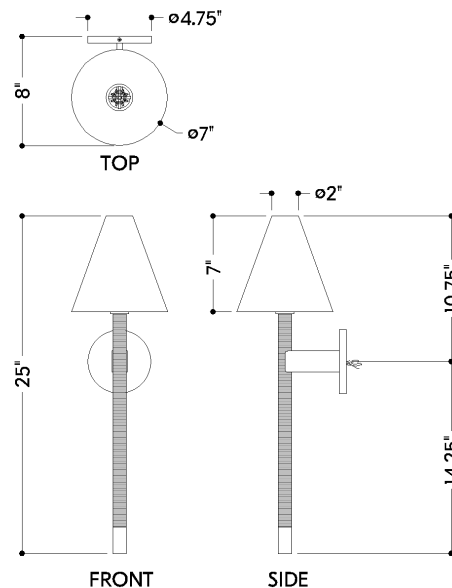

*Due to the one-of-a-kind nature of the medium, exact colors and patterns may vary slightly from the image shown.

FINISHES

AGED BRASS

Coastal Suitable Finish (EPM): Yes

DIMENSIONS

Height: 66"
Width/Diameter: 66"
Length: 66"
Minimum Height: 66"
Maximum Height: 66"
Canopy/Backplate: 4.75"
Hanging Type: 108" Premium Composite Cord
Product Weight: 66lb
Extension: 66"
Top to Center: 66"
Canopy/Backplate Shape: Round
Sloped Ceiling Compatible: No
Living Finish: Yes
Uplight Only: Yes

Shade

Shade 1: Linen
Shade 1 Finish: White
Shade 1 Top Width: 2"
Shade 1 Bottom L/W: 0" / 7"
Shade 1 Height: 7"

ELECTRICAL

Bulb 1

Bulb Included: No
Socket: E12 Candelabra Base
Bulb Type: B11
Max Wattage: 8
Bulb Quantity: 1
Wire Length: 500mm
Cord Type: ! New Cord Type
Dimmer Type: Incandescent
Switch Type: ON/OFF STOMP SWITCH
Gem Box Required (2"x3"): Yes
Dark Sky: Yes
CRI: 66
Color Temp.: 66k
Lumens: 66
Title 24: Yes
Field Serviceable: No

WATKINS

6623-AGB

Battery

Battery Powered: Yes

Battery Included: Yes

Battery Life: ! New Battery Life !

SHIPPING

Carton 1: 22" x 9" x 9"