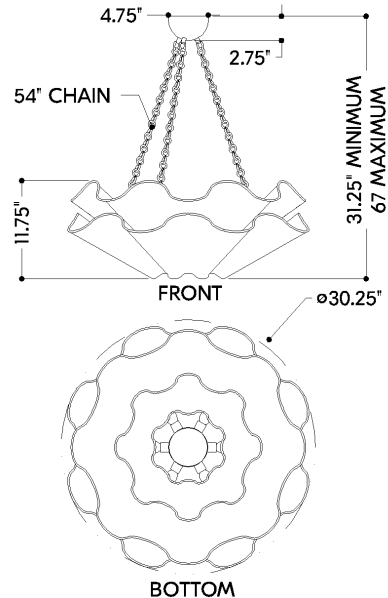

ELECTRICAL

Bulb 1

Bulb Included: No
Socket: E12 Candelabra Base
Bulb Type: B11
Max Wattage: 8
Bulb Quantity: 6
Wire Length: 500mm
Cord Type: ! New Cord Type
Dimmer Type: Incandescent
Switch Type: ON/OFF STOMP SWITCH
Gem Box Required (2"x3"): Yes
Dark Sky: Yes