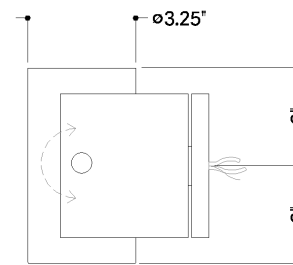

FINISHES

AGED BRASS

Coastal Suitable Finish (EPM): Yes

DIMENSIONS

Height: 66"
Width/Diameter: 66"
Length: 66"
Minimum Height: 66"
Maximum Height: 66"
Canopy/Backplate: 4.25"
Hanging Type: 108" Premium Composite Cord
Product Weight: 66lb
Extension: 66"
Top to Center: 66"
Canopy/Backplate Shape: Square
Sloped Ceiling Compatible: No
Living Finish: Yes
Uplight Only: Yes

Shade

ELECTRICAL

Bulb 1

Bulb Included: No
Socket: GU10
Bulb Type: MR16
Max Wattage: 10
Bulb Quantity: 1
Wire Length: 500mm
Cord Type: ! New Cord Type
Dimmer Type: Incandescent
Switch Type: ON/OFF STOMP SWITCH
Gem Box Required (2"x3"): Yes
Dark Sky: Yes
CRI: 66
Color Temp.: 66k
Lumens: 66
Title 24: Yes
Field Serviceable: No

Battery

Battery Powered: Yes
Battery Included: Yes
Battery Life: ! New Battery Life !

TOP

FRONT

SIDE

NOWRA

2306-AGB

SHIPPING