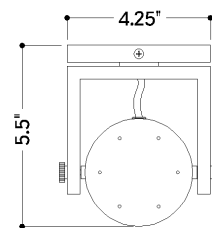

Battery

Battery Powered: Yes
Battery Included: Yes
Battery Life: ! New Battery Life !

TOP