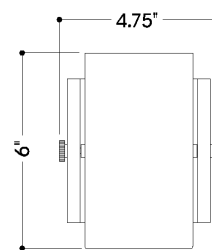

NOWRA

2306-AGB

A luxurious basic featuring strong geometries and an adjustable shade. This single-light sconce serves as a compact spotlight, allowing you to customize its direction as needed. Available in Aged Brass and Distressed Bronze finishes, Nowra takes up minimal space but provides maximum efficiency.

FINISHES

AGED BRASS

Coastal Suitable Finish (EPM): Yes

DIMENSIONS

Height: 66"
Width/Diameter: 66"
Length: 66"
Minimum Height: 66"
Maximum Height: 66"
Canopy/Backplate: 4.25"
Hanging Type: 108" Premium Composite Cord
Product Weight: 66lb
Extension: 66"
Top to Center: 66"
Canopy/Backplate Shape: Square
Sloped Ceiling Compatible: No
Living Finish: Yes
Uplight Only: Yes

Shade

ELECTRICAL

Bulb 1

Bulb Included: No
Socket: GU10
Bulb Type: MR16
Max Wattage: 10
Bulb Quantity: 1
Wire Length: 500mm
Cord Type: ! New Cord Type
Dimmer Type: Incandescent
Switch Type: ON/OFF STOMP SWITCH
Gem Box Required (2"x3"): Yes
Dark Sky: Yes
CRI: 66
Color Temp.: 66k
Lumens: 66
Title 24: Yes
Field Serviceable: No

Battery

Battery Powered: Yes
Battery Included: Yes
Battery Life: ! New Battery Life !

FRONT